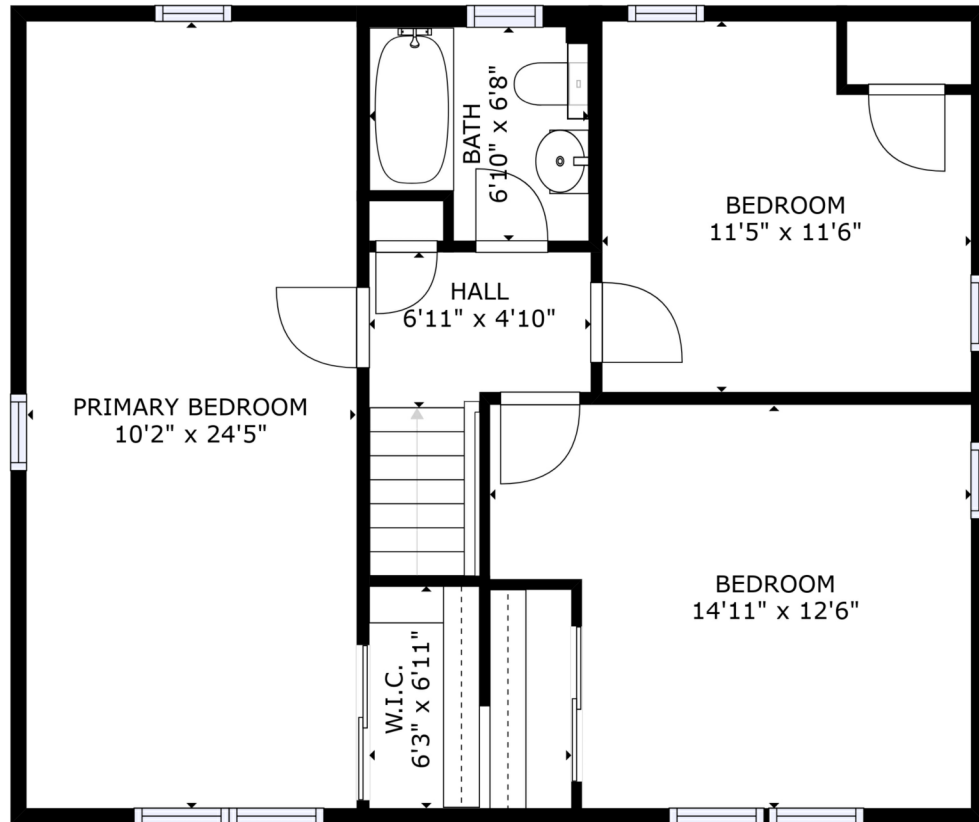

87 Maple Place, Dedham MA

First Floor

Unlimited | Sotheby's
INTERNATIONAL REALTY

Trisha Solio
617-293-8070

This Floor Plan is an artistic rendering for visual purposes only. It is intended only for marketing purposes. All measurements and annotations are approximate and not drawn to exact scale. Subject to errors and/or omissions. This drawing is licensed for use only by those named on this floor plan.
Copyright © 2022 by HomeListingPhotography.com 508-655-2225

87 Maple Place, Dedham MA

Second Floor

Basement