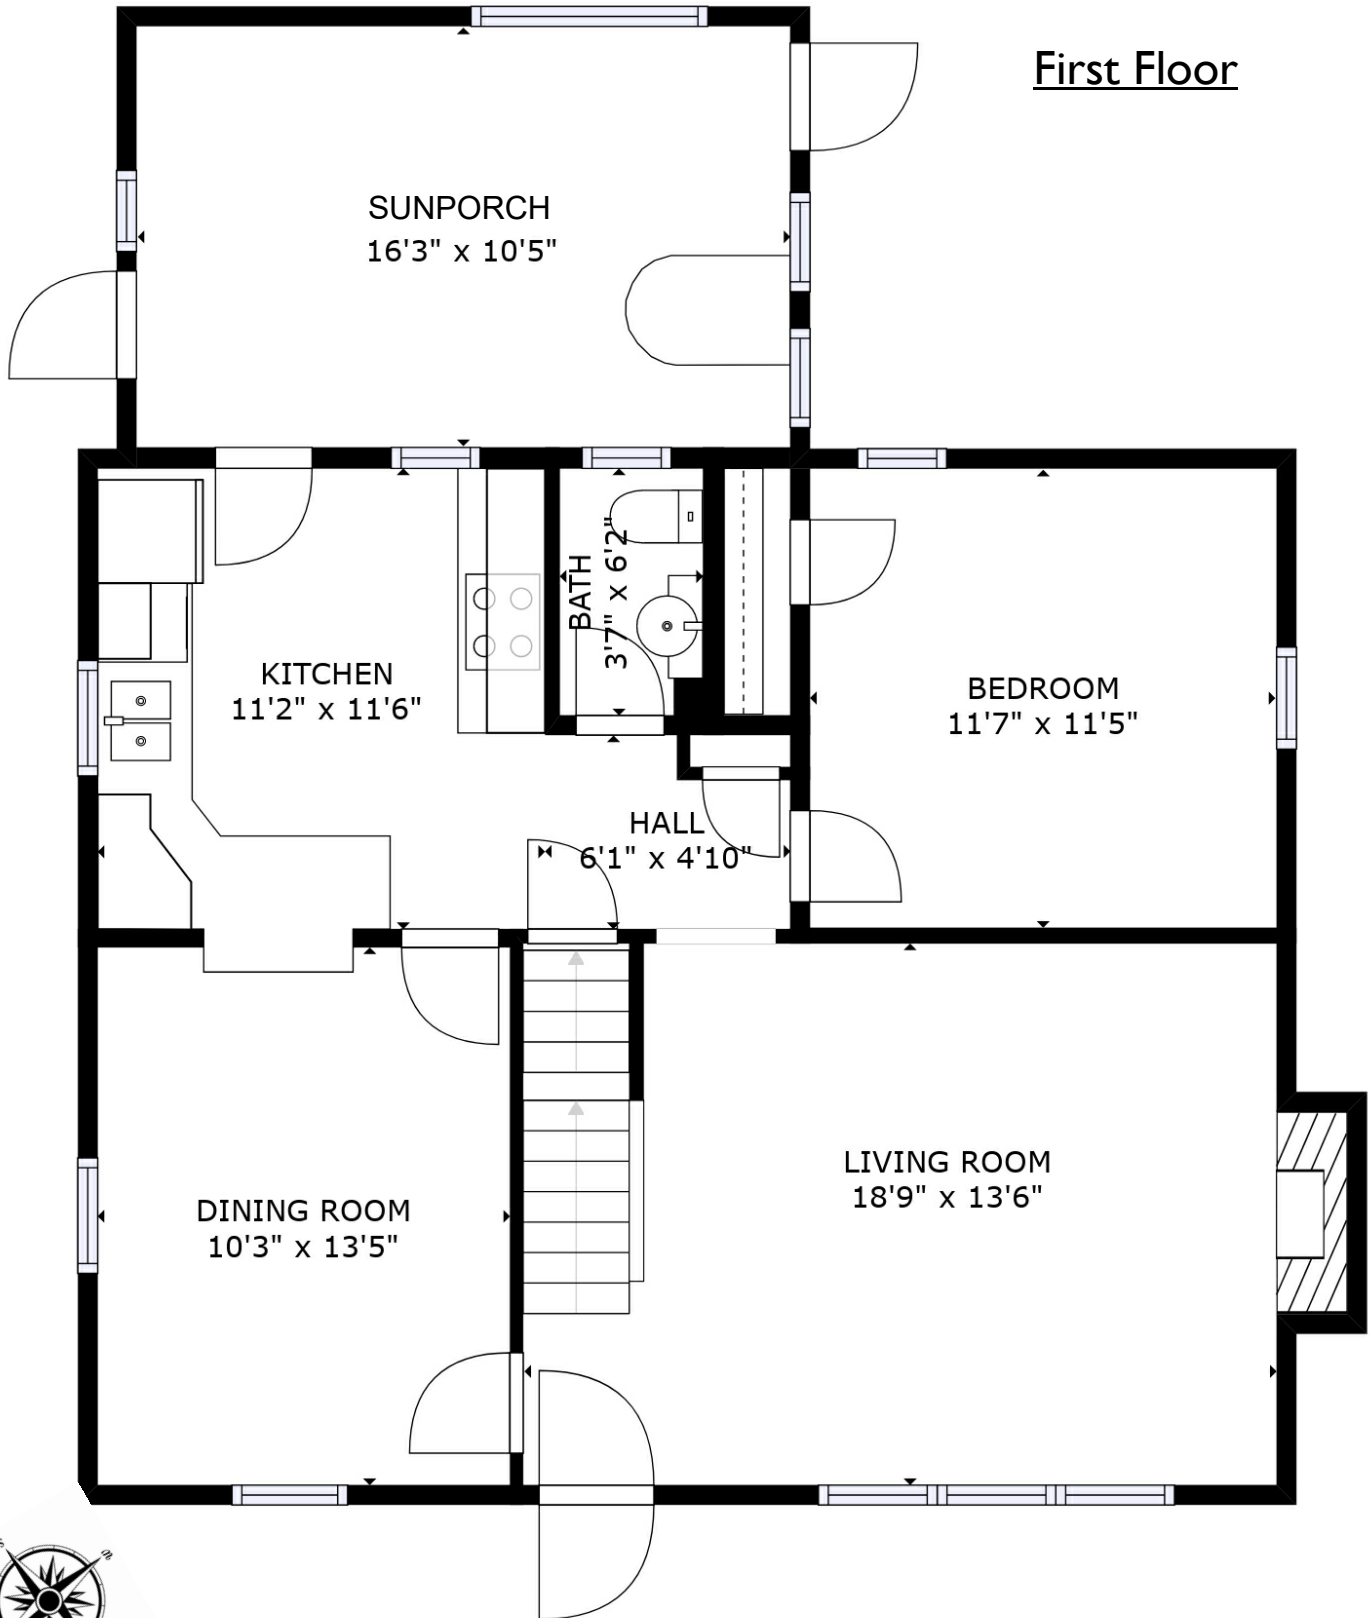

87 Maple Place, Dedham MA

First Floor

Unlimited | Sotheby's
INTERNATIONAL REALTY

Trisha Solio
617-293-8070

This Floor Plan is an artistic rendering for visual purposes only. It is intended only for marketing purposes. All measurements and annotations are approximate and not drawn to exact scale. Subject to errors and/or omissions. This drawing is licensed for use only by those named on this floor plan.
Copyright © 2022 by HomeListingPhotography.com 508-655-2225

87 Maple Place, Dedham MA

Second Floor

Basement